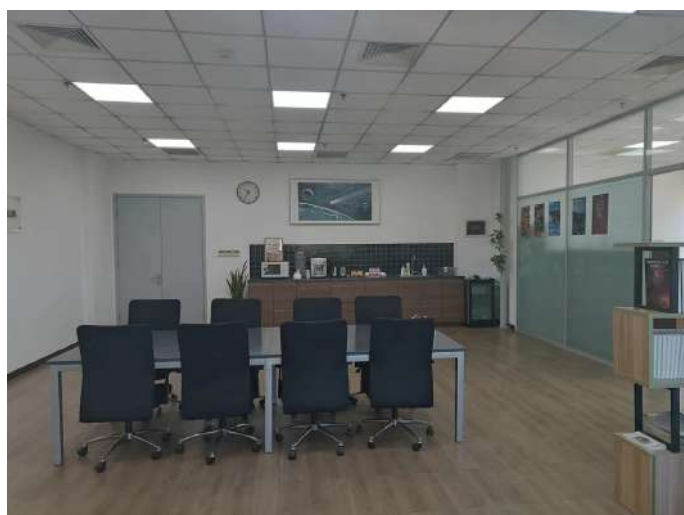

## ISSI-BJ Facilities

ISSI-BJ offices are situated on the fourth floor of the National Space Science Center, Chinese Academy of Sciences. Two offices are for the staff; the third room (A0419) can be used as a visiting scientists' office. We also offer two Halls for meetings. The first is the *Saturn Hall* (room A0418), dedicated to smaller meetings such as International Teams, or groups of up to 20/25 persons. It is situated right in front of the coffee room, where food and beverages are available at any time of the day. ISSI-BJ can also provide the *Earth Hall* (room A0423), for larger meetings such as Forums or Workshops.

Coffee Room

Saturn Hall

Earth Hall